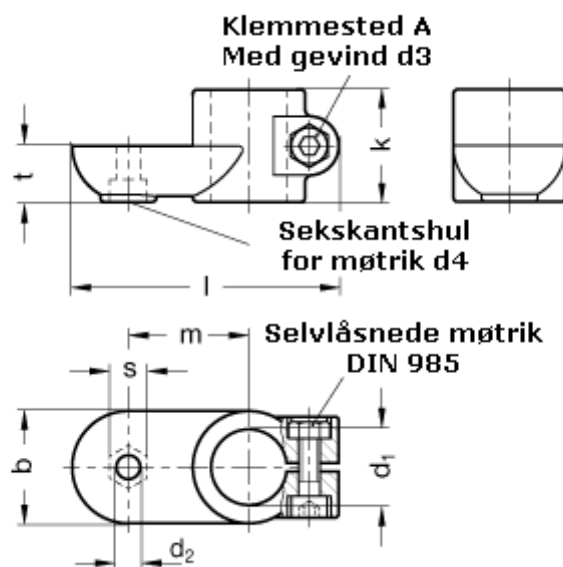

Article number: 20274B48IV2BL

Description: E+G Swivel clamp connector  
GN274-B48-IV-2-BL

## Measures

b = 65	s = 17
d1 = B48	t = 32.5
d2 = 10.5	
d3 = M10	
d4 = M10	
k = 65	
l = 148	
m = 70	